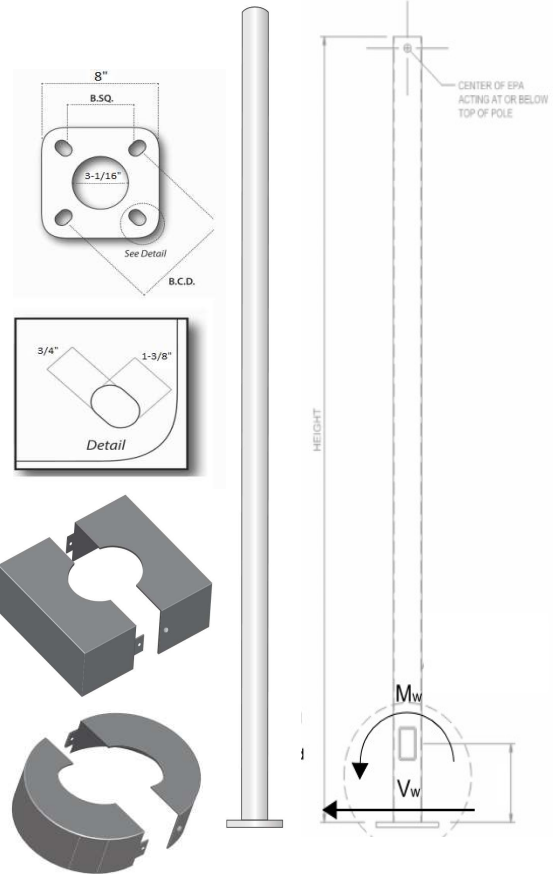

Engineering Data

Max. EPA - Based on centre of fixture below pole top. Inquire with Sales Rep. for further EPA data. Based on sustained wind forces with a 1.3 gust factor
(Example: A pole rated at 80 mph withstands 104 mph gusts)

ORDER ENTRY OPTIONS			
Top Tenon	Mounting Side Tenon	Drill Pattern	Finish Power Coated (PC)
TT238 2-3/8"x5"	ST1 Single Mount	DP1 Single Head	QPPCBLK - Black
TT278 2-7/8"x5"	ST2180 2 Heads @180	DP2180 2 Heads @ 180	QPPCDBZ - Dark Bronze
	ST290 2 Heads @ 90	DP290 2 Heads @ 90	QPPCGRN - Green
	ST390 3 Heads @ 90	DP390 3 Heads @ 90	QPPCGRY - Grey
	ST3120 3 Heads @ 120	DP3120 3 Heads @ 120	QPPCWHT - White
	ST490 4 Heads @ 90	DP490 4 Heads @ 90	QPPCC - Custom Colour (Inquire)
NOTE: SEE PRICE LIST FOR TENON BRACKET: SQUARE TUBE.			PLEASE INQUIRE ABOUT GALVANIZED OPTIONS
Mounting	Side Tenon	Drill Pattern	Finish
TT	ST	DP	QPPC

NOTE: PLEASE INQUIRE ABOUT ADDITIONAL POLE HEIGHTS NOT LISTED ABOVE

ADD-ONS
QPDR - Duplex Receptacle 1110R Box
QPSTA - Special Tenon Adapter
BA1 - Banner Arm One Side
BA2 - Banner Arm Two Side
QPTP - Tamper Proof Hardware
HHSS - Hand Hole Security Cover (Locking)
STANDARD SQUARE BASE COVER - 2 Piece Base cover
STANDARD ROUND BASE COVER - 2 Piece Base cover
OTHER OPTIONS AVAILABLE. PLEASE INQUIRE

ORDER INFORMATION
Catalogue No:
Project:
Prepared by:
Type:
Date:
Comments:
FIXTURE INFORMATION
Quantity:
EPA (sq.ft.):
Weight (lbs):

SALES @ QUALITYPOLE.CA

QUALITY . SERVICE . EXPERIENCE . AT ALL TIMES .